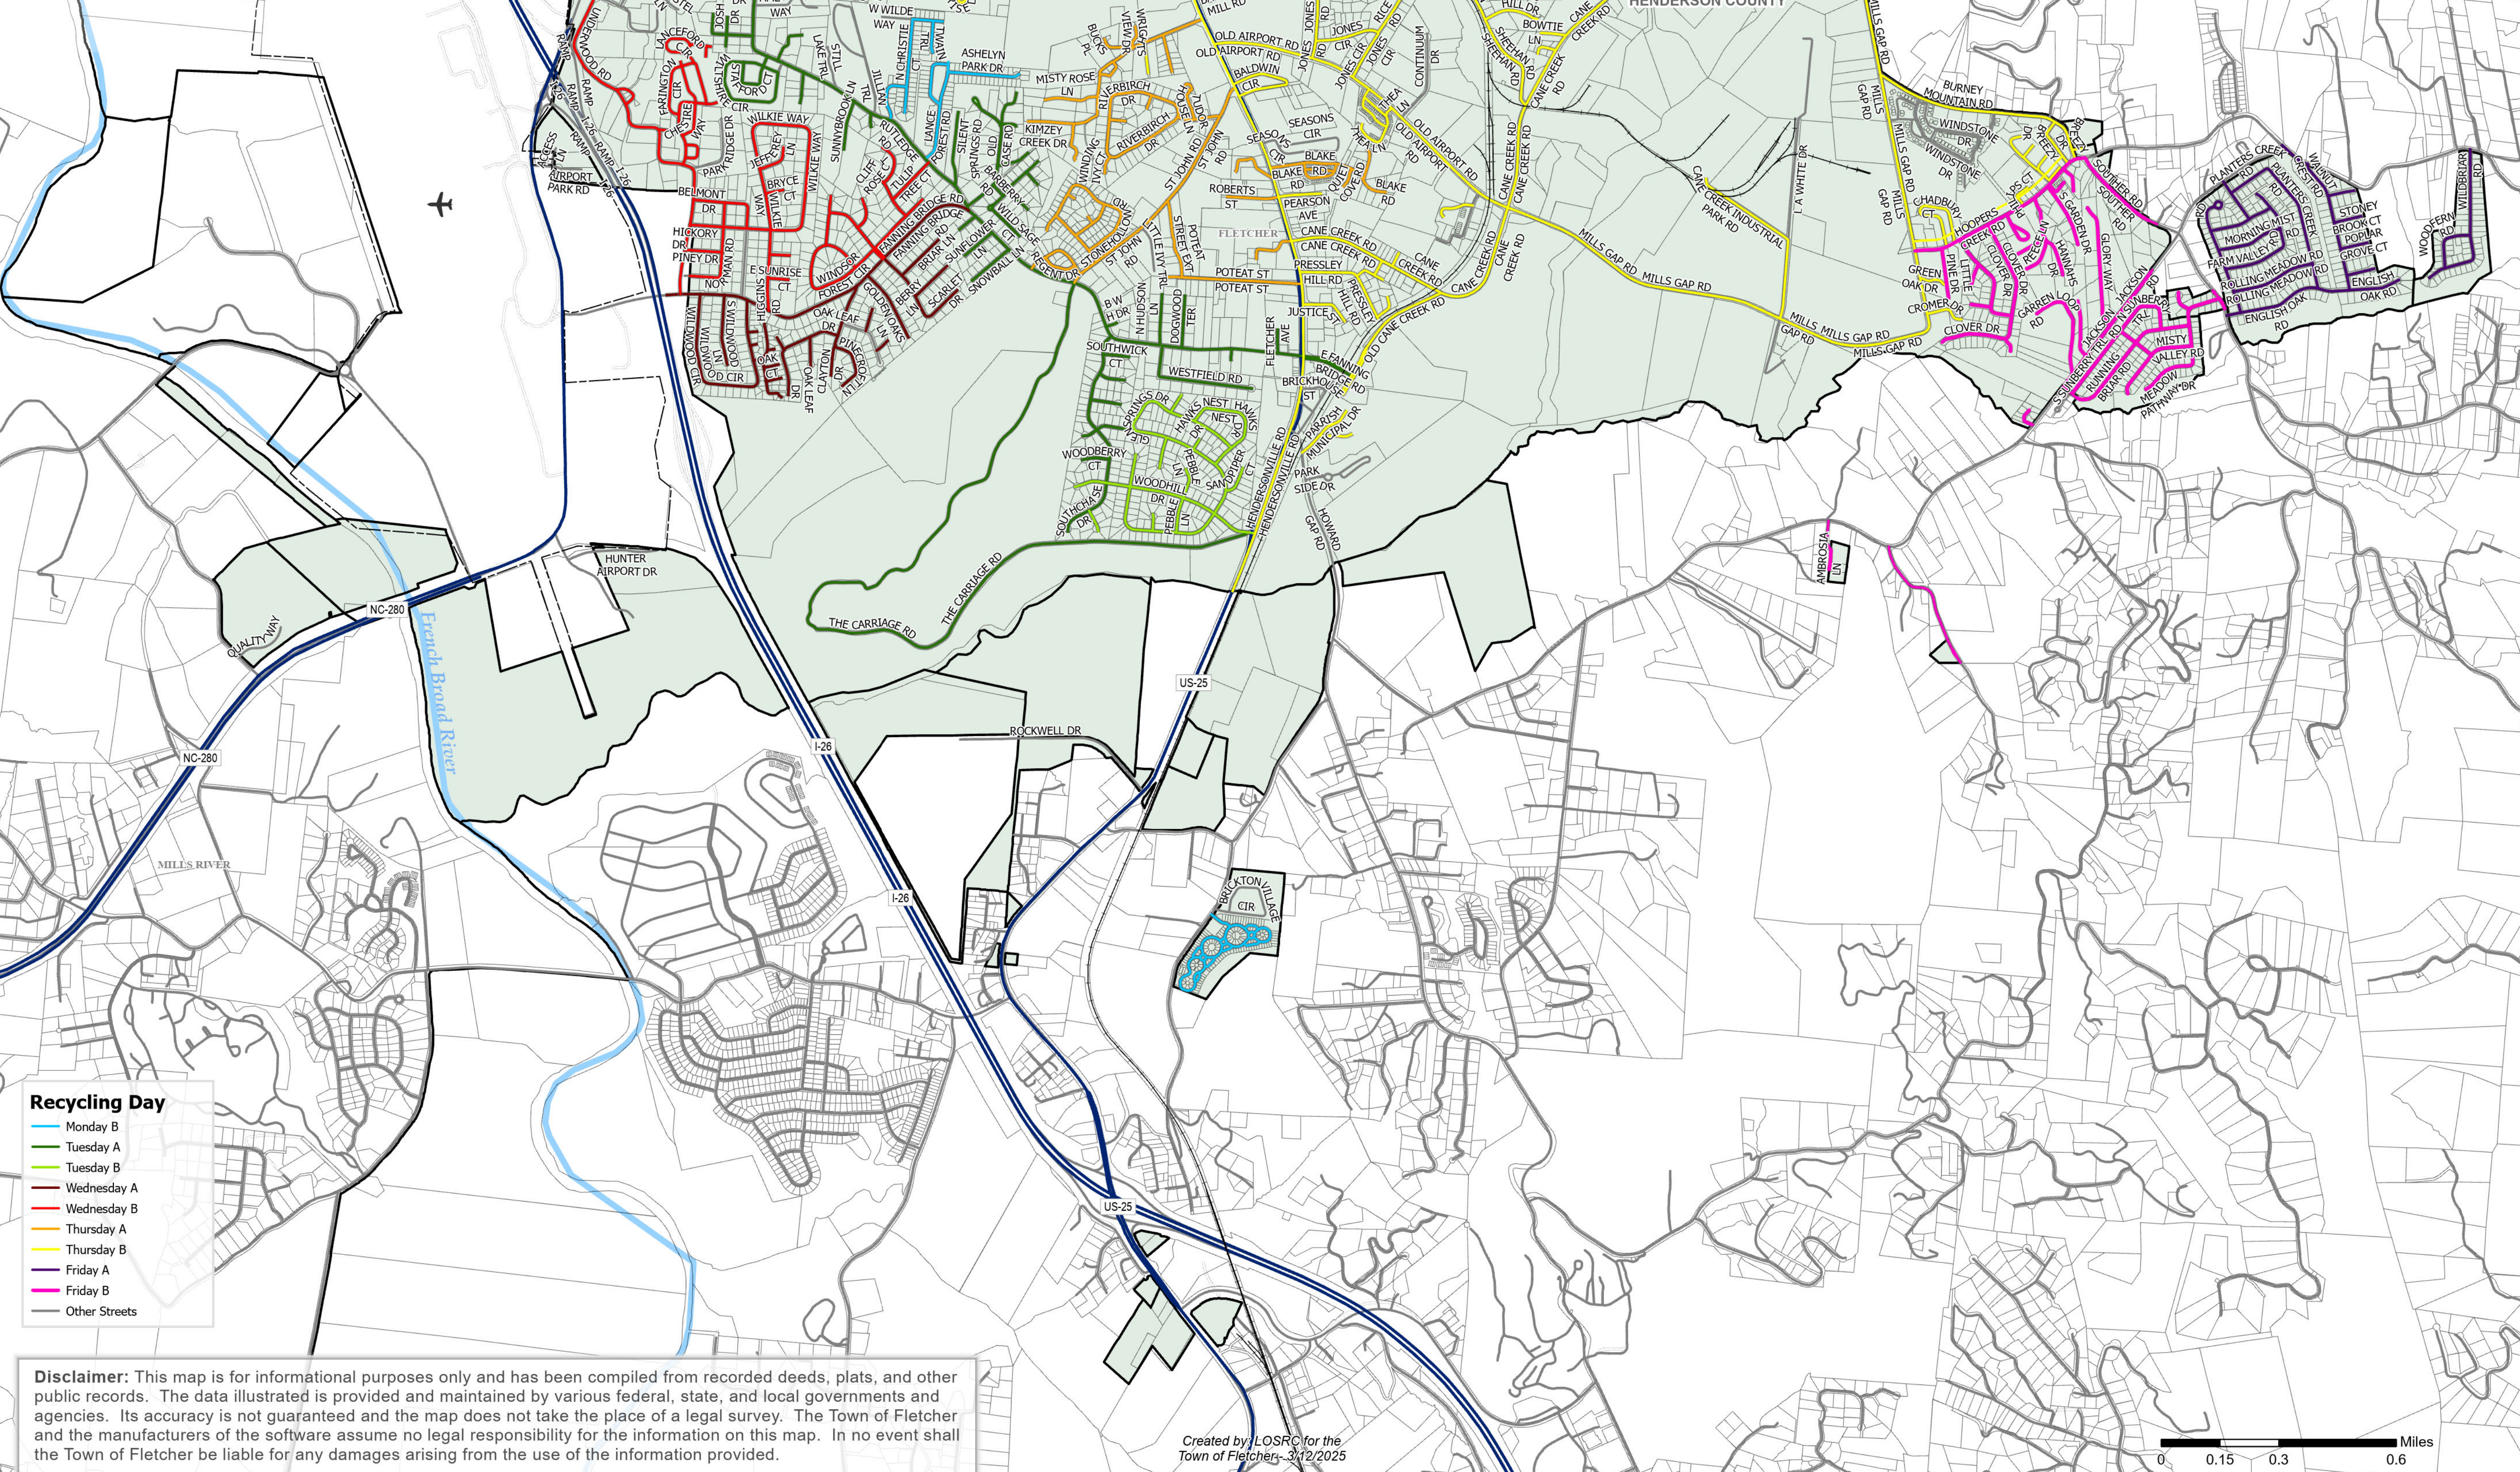

# Town of Fletcher Recycling Routes

Revised March 2025

**Disclaimer:** This map is for informational purposes only and has been compiled from recorded deeds, plats, and other public records. The data illustrated is provided and maintained by various federal, state, and local governments and agencies. Its accuracy is not guaranteed and the map does not take the place of a legal survey. The Town of Fletcher and the manufacturers of the software assume no legal responsibility for the information on this map. In no event shall the Town of Fletcher be liable for any damages arising from the use of the information provided.

Created by LOSRC for the  
Town of Fletcher - 3/12/2025

0 0.15 0.3 0.6 Miles