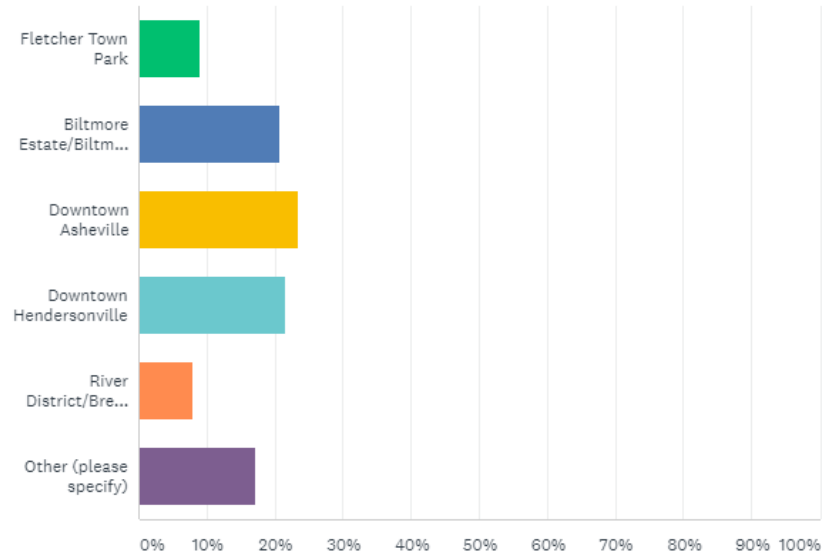

Where do you work?

Answered: 427 Skipped: 7

Retired	64.41%	143
Arden	11.71%	26
Home	3.15%	7
Mills River	1.80%	4
County	1.35%	3
Brevard	1.35%	3
Henderson County	1.35%	3
Work home	1.35%	3
Unemployed	1.35%	3

Where do you most frequently bring out of town guests/family to showcase the region?

Answered: 430 Skipped: 4

Pisgah Forest Hendersonville Asheville Waterfalls
 Biltmore Park breweries area Mountains
 Blue Ridge Parkway Pisgah National Forest park
 Sierra Nevada Parkway South Asheville Fletcher trails