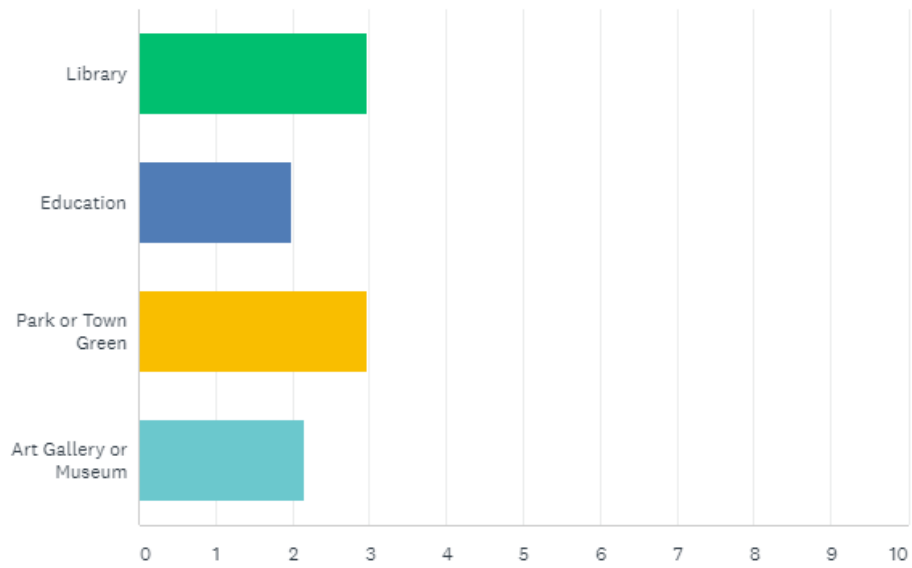

What social or civic uses would you like to see at the Town Center (rank 1-4)?

Answered: 428 Skipped: 6