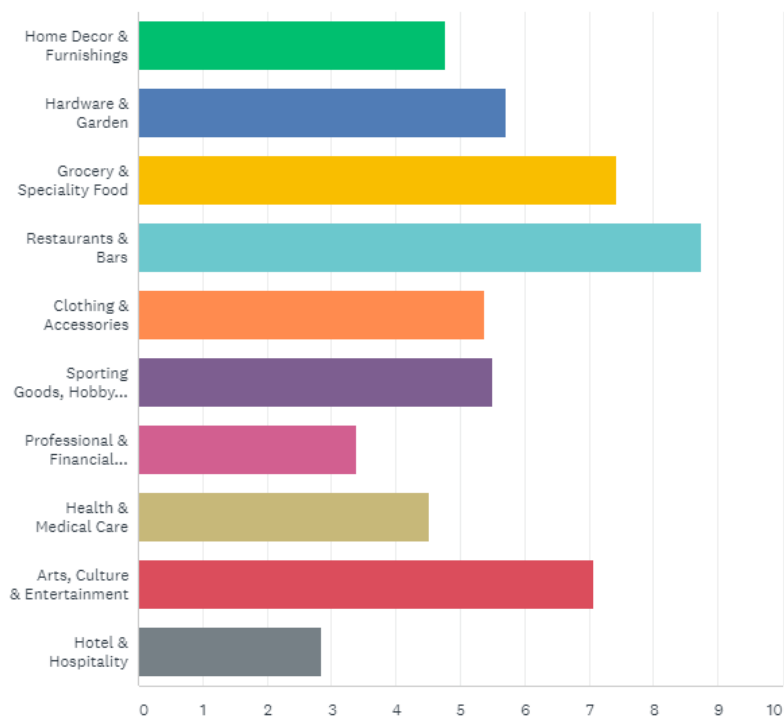

Where do you most frequently bring out of town guests/family to showcase the region?

Answered: 430 Skipped: 4

Pisgah Forest Hendersonville Asheville Waterfalls
 Biltmore Park breweries area Mountains
 Blue Ridge Parkway Pisgah National Forest park
 Sierra Nevada Parkway South Asheville Fletcher trails

What uses or services would you like to see at the Town Center (rank 1-10 with 1 being the top priority)

Answered: 427 Skipped: 7

What social or civic uses would you like to see at the Town Center (rank 1-4)?