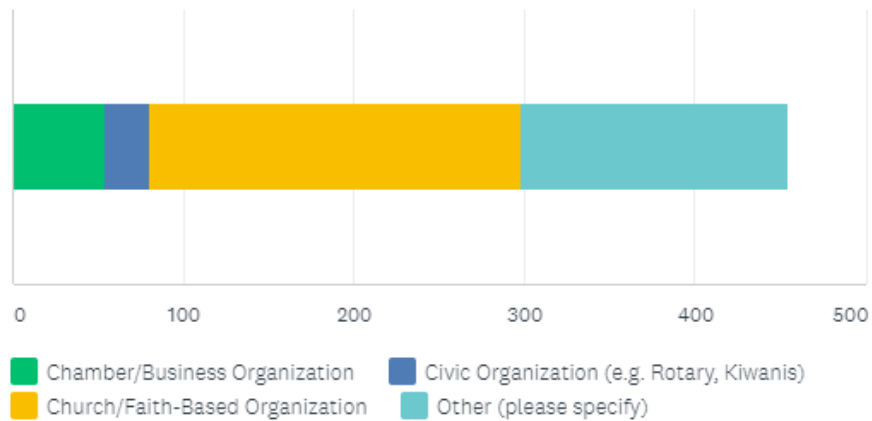

Where do you most frequently bring out of town guests/family to showcase the region?

Answered: 430 Skipped: 4

Pisgah Forest Hendersonville Asheville Waterfalls
 Biltmore Park breweries area Mountains
 Blue Ridge Parkway Pisgah National Forest park
 Sierra Nevada Parkway South Asheville Fletcher trails

What uses or services would you like to see at the Town Center (rank 1-10 with 1 being the top priority)

Answered: 427 Skipped: 7

What social or civic uses would you like to see at the Town Center (rank 1-4)?

Answered: 428 Skipped: 6

What social or civic organizations do you belong to?

Answered: 388 Skipped: 46

How should Fletcher grow?

Answered: 433 Skipped: 1