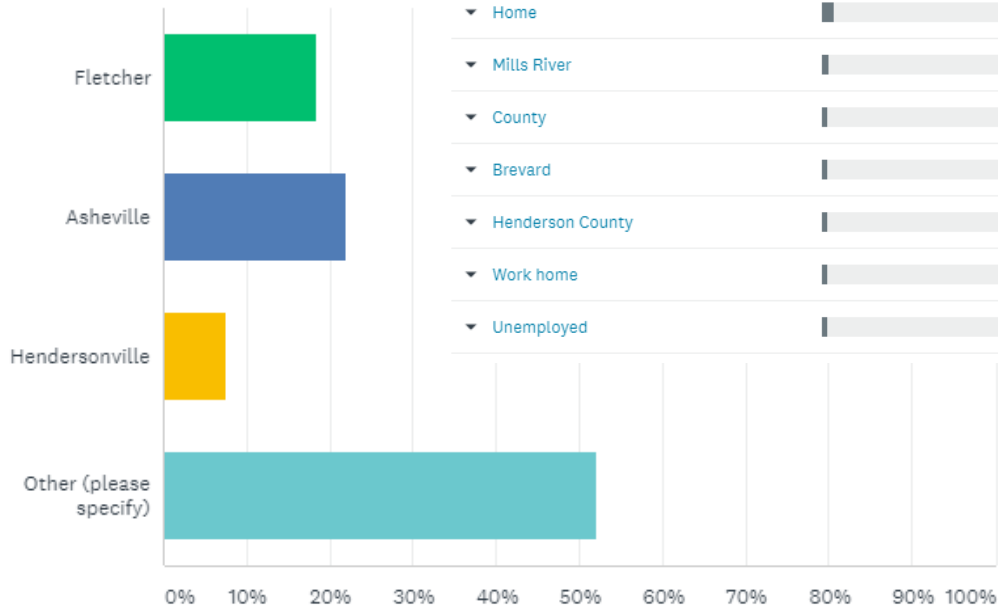

Community Survey Summary

To better gain a perspective of the community, we invited the residents to participate in a brief online survey (via Survey Monkey) comprising of **eight** questions with their responses listed below:

1. Where in Fletcher do you reside?

Total of 426 responses.

2. Where do you work?

3. Where do you most frequently bring out of town guests/family to showcase the region?

4. What uses or services would you like to see at the Town Center? (rank 1-10 with 1 being the top priority)

5. What social or civic uses would you like to see at the Town Center?

6. What social organizations do you belong to?

7. How should Fletcher grow?

8. Any additional comments or questions?

Please contact the Town for additional information.

Where do you work?

Answered: 427 Skipped: 7

Retired	64.41%	143
Arden	11.71%	26
Home	3.15%	7
Mills River	1.80%	4
County	1.35%	3
Brevard	1.35%	3
Henderson County	1.35%	3
Work home	1.35%	3
Unemployed	1.35%	3